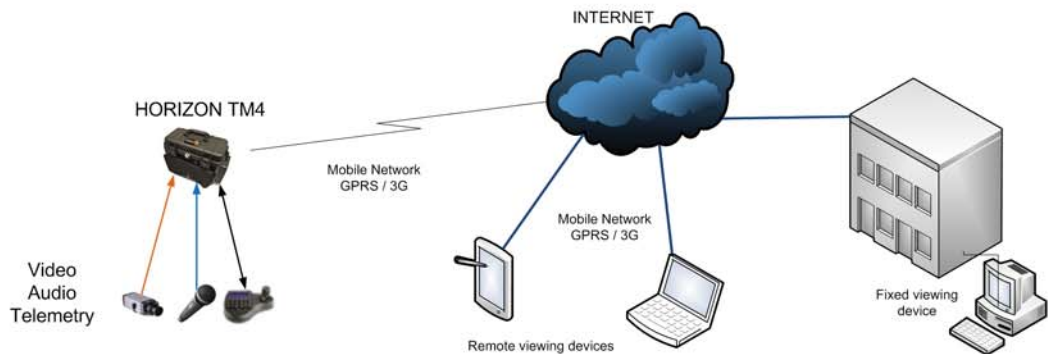

Options

Designed in a modular format, HORIZON TM4's base configuration can be supplied in a non-ruggedised or ruggedised format which may be enhanced with the following options:

- High quality 'front-end' recording, where the video from up to four cameras is recorded on a high quality, integrated DVR which has a removable hard drive available in a range of sizes.
- An integrated ADSL/dual sim Router can offer direct connectivity to broadband together with fail over to the resilient use of the best available 3G/HSPA coverage, via dual sim slots.
- An integrated SMS module will allow the whole device and the recording or router or WiFi to be remotely powered off and on, thereby increasing operational time while on battery power.
- An integrated WiFi module which may be configured as either an access point to allow recorded video to be remotely downloaded or as a WiFi client for use as a short range transmission medium.
- A simple BNC 'video out' connectivity allows live or recorded video to be available in a composite format for use with DVB-T or external recording.

HORIZON TM4

Video & Audio Transmission Solution

Benefits

- Transmits secure, high quality video and audio wirelessly via mobile phone or other available networks
- Unique image optimisation feature - allows users to remotely view and then optimise 'far-end' images. These optimised images can then be saved and distributed
- Support for a range of camera protocols with telemetry control of up to 4 PTZ cameras
- Portable and rugged solution - designed for use in all types of static and mobile scenarios
- Unique video retrieval function will allow remote retrieval of recorded footage
- Uses AES128 bit encryption (or higher) to ensure the integrity of the streamed video
- Low latency - means minimal delay between video source and viewer
- Can be easily deployed by non-technical staff